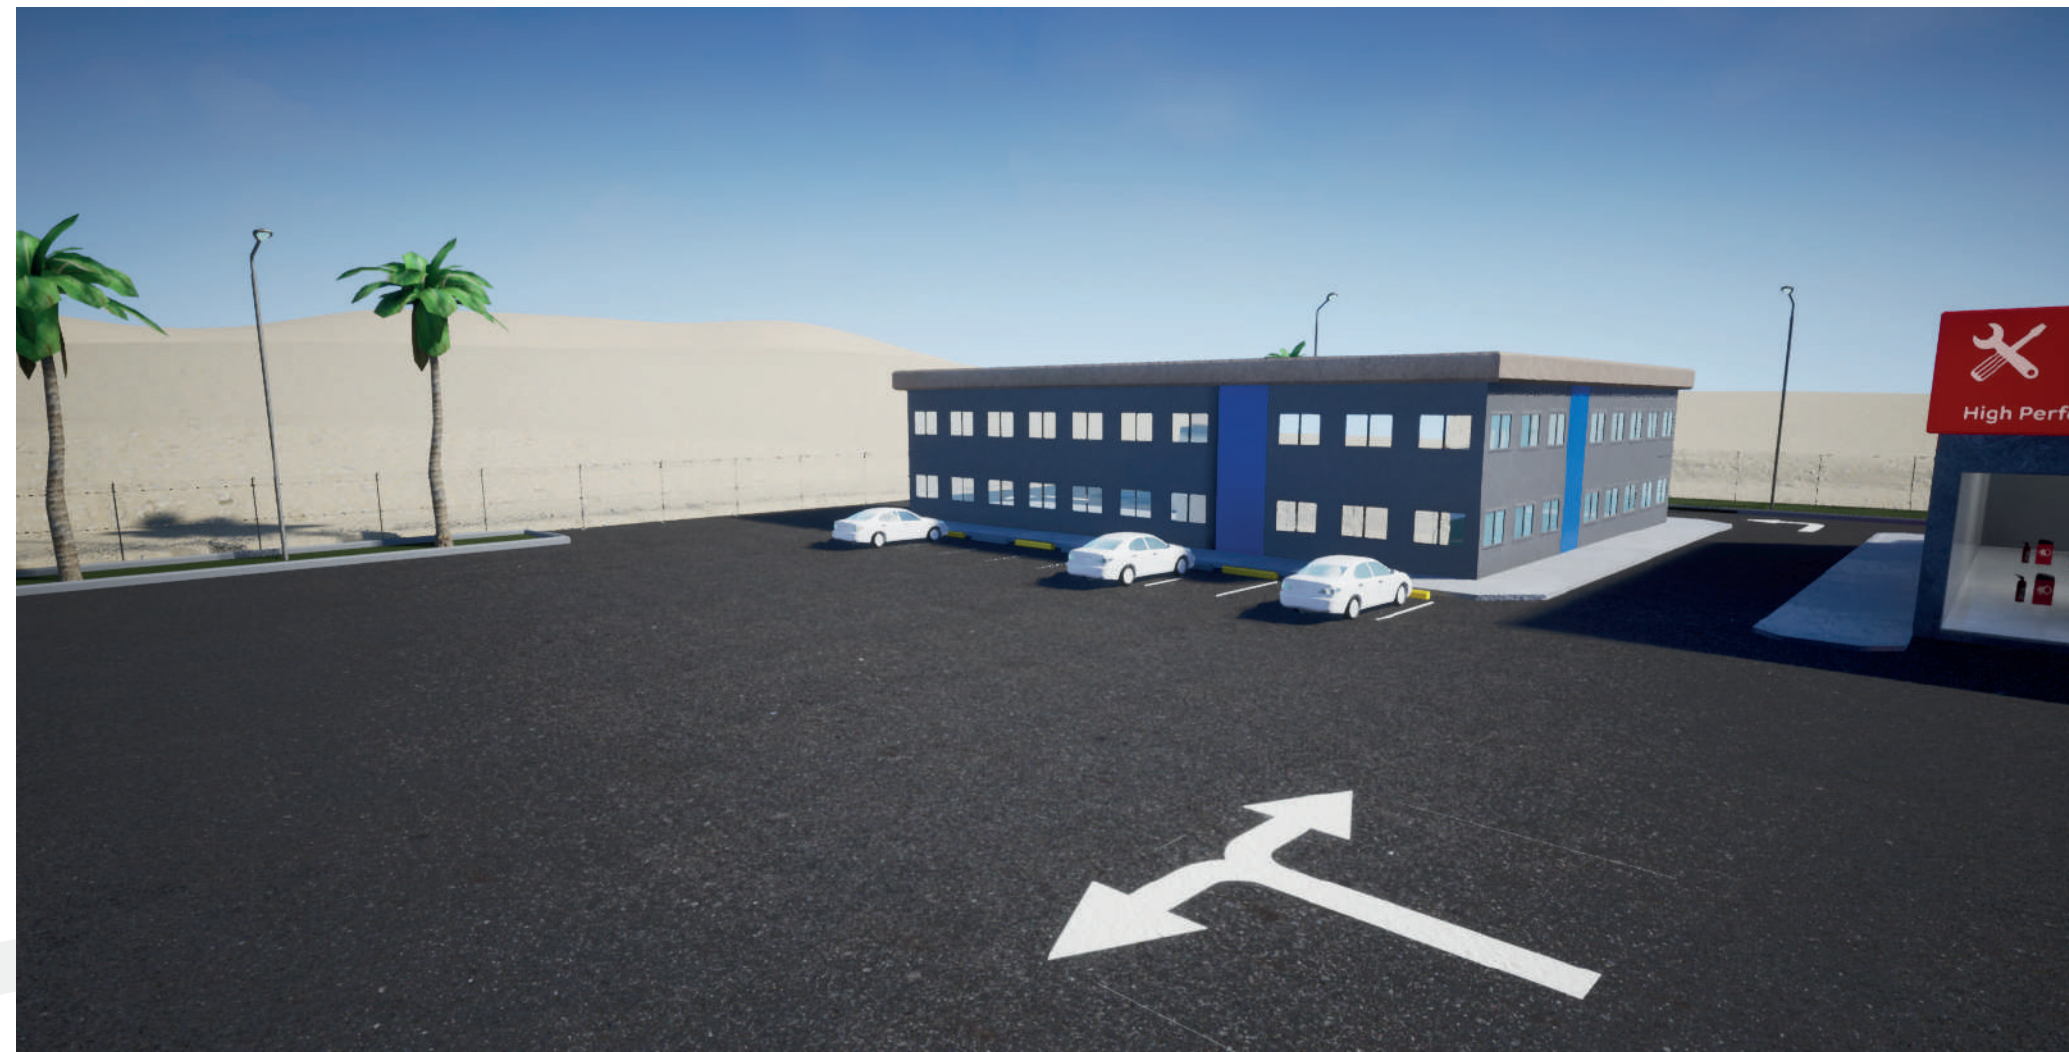

The background is a solid blue color. On the left side, there are two thick, yellow, curved lines that originate from a single point on the left edge and curve outwards and upwards, creating a stylized, abstract shape. The top curve starts near the top left and curves towards the top right. The bottom curve starts near the bottom left and curves towards the bottom right. They meet at a point on the left edge.

STATION: SINGLE SERVICE (DIESEL)

7.2

SIGNAGE

7.3

SIGNAGE

7.3

BUILDING: PRO AUTO

7.4

BUILDING: LABOR HOUSING

7.5

BUILDING: SHOPS

7.6

BUILDING: MOSQUE

7.7

BUILDING: PARK HOTEL

7.8

BUIDLINGS: **W.C.**

7.9

BUILDINGS: MISC [ATM + COFFEE BOOTHS]

7.10

SECTION 8.0 PRO MART

EXTERIOR

8.5